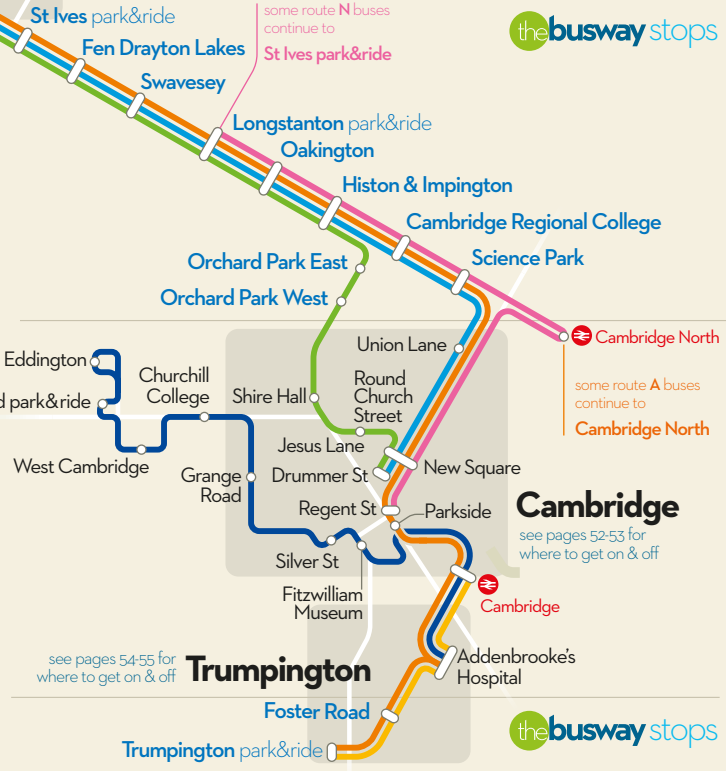

Peterborough

see page 9 for where to get on & off

Hampton
Serpentine Green

Yaxley see page 31 for where to get on & off

Norman Cross

Stilton

Conington

Sawtry see page 30 for where to get on & off

rail station

Huntingdon

see page 56 for where to get on & off

some route B buses continue to
Godmanchester

a few extra buses numbered route A continue to
Brampton & Buckden

some route A buses continue to
Warboys Ramsey or Houghton & Huntingdon

some route A buses continue to
Needingworth Bluntisham Earith Colne Somersham or Chatteris

RAF Wyton

Hill Rise

Marley Road

Ramsey Road

town centre

St Ives

see page 57 for where to get on & off

some route C buses continue to
Fenstanton

the busway stops

the busway routes

- ROUTE **A** run by Stagecoach
- ROUTE **B** run by Stagecoach
- ROUTE **C** run by Whippet
- ROUTE **N** run by Stagecoach
- ROUTE **R** run by Stagecoach
- ROUTE **U** run by Whippet