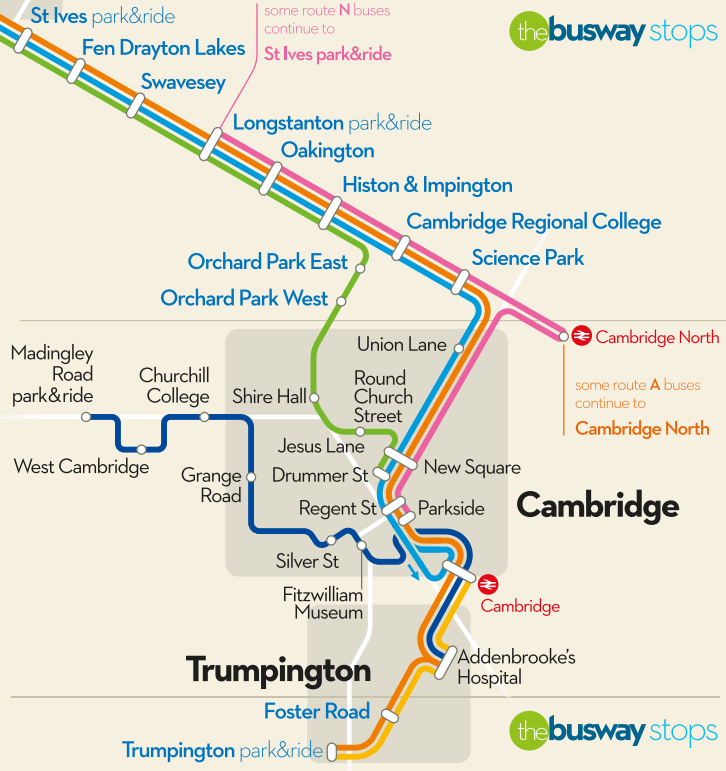

Peterborough

some route C buses continue to Somersham

some route A buses continue to Warboys Ramsey

some route A buses continue to Needingworth Bluntisham Earith Colne Somersham or Chatteris

some route B buses continue to Godmanchester

see page 57 for where to get on & off

the busway stops

the busway routes

- ROUTE A run by Stagecoach
- ROUTE B run by Stagecoach
- ROUTE C run by Whippet
- ROUTE N run by Stagecoach
- ROUTE R run by Stagecoach
- ROUTE U run by Whippet

some route N buses continue to St Ives park&ride

some route A buses continue to Cambridge North

the busway stops