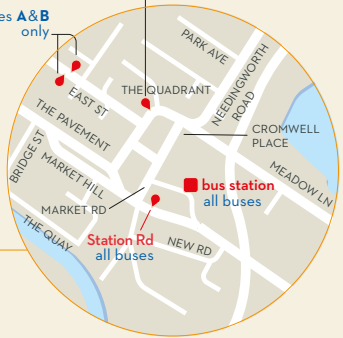

St Ives

- ROUTE **A** 
- ROUTE **B** 
- ROUTE **C** 
- bus stops 

some route **A** buses continue to Warboys & Ramsey

route **B** buses run via Hill Rise & Ramsey Rd instead of route **A** on evenings & Sundays

some route **A** buses continue to
 Needingworth
 Bluntisham
 Earith
 Colne
 Somersham
 or Chatteris

to Huntingdon

a few extra buses numbered route **A** continue to
 Huntingdon
 Godmanchester
 or Brampton

some route **A** buses go to
 Houghton & Huntingdon

some route **C** buses continue to
 Fenstanton

routes **A & B**
 route **C** to Fenstanton

routes **A & B** only

bus station

Station Rd
all buses

bus station
all buses

to Cambridge