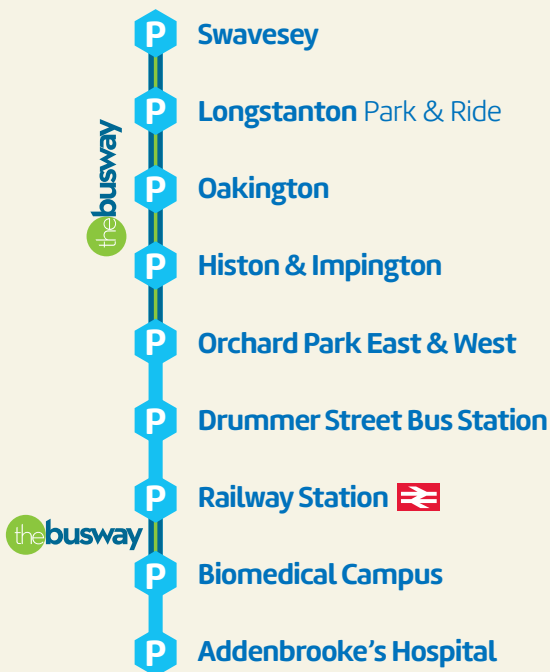

<b>Swavesey Busway stop</b>	0658	0711	0724
Longstanton P&R	0702	0715	0728
Oakington	0706	0719	0732
Histon & Impington	0709	0722	0735
Orchard Park West	0713	0726	0739
New Square	0725	0739	0753
<b>Drummer St Bus Station</b>	0729	0744	0759
<b>Railway Station</b>	0737	0753	0808
<b>Addenbrooke's Hospital</b>	0746	0803	0819

**Addenbrooke's to Swavesey**  
Monday to Friday evening journeys

<b>Addenbrooke's Outpatients</b>	1725	1745	1805
<b>Railway Station</b>	1740	1800	1819
<b>Drummer St Bus Station</b>	1751	1810	1828
New Square	1752	1811	1829
Orchard Park West	1804	1823	1841
Histon & Impington	1808	1827	1845
Oakington	1811	1830	1848
Longstanton P&R	1814	1833	1851
<b>Swavesey Busway stop</b>	1818	1837	1855

Additional journeys on route **P** run between Drummer St Bus Station, Railway Station and Addenbrooke's. See separate leaflet for details.

[www.whippet.uk.com](http://www.whippet.uk.com)

[info@whippet.uk.com](mailto:info@whippet.uk.com)

# Pedigree

Starts Monday 18 February 2019

*Monday to Friday  
morning and evening  
journeys between Swavesey,  
Cambridge City Centre,  
Railway Station and  
Addenbrooke's Hospital*

Brought to you by