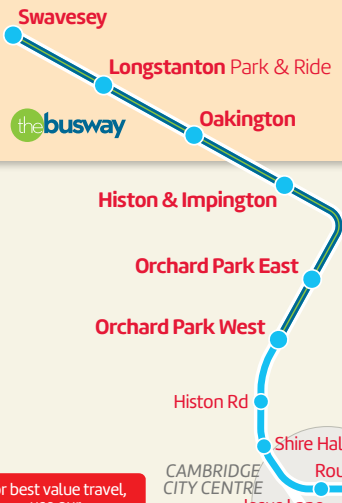

FARES – these 3 stops to/from Cambridge & Addenbrooke's

single £3.50

PURPLE single £2.30

FARES – these stops to/from Cambridge & Addenbrooke's

single £2.20

PURPLE single £1.50

Day ticket £3

PURPLE Day ticket £2

For best value travel, use our

Dog 'n' Bone APP
(phone - get it!)

Search for 'whippet m-ticket' in your APP store.

Download on the **App Store**

GET IT ON **Google Play**

Swavesey To Addenbrooke's
Monday to Friday morning journeys

Swavesey Busway stop	0658	0711	0724
Longstanton P&R	0702	0715	0728
Oakington	0706	0719	0732
Histon & Impington	0709	0722	0735
Orchard Park West	0713	0726	0739
New Square	0725	0739	0753
Drummer St Bus Station	0729	0744	0759
Railway Station	0737	0753	0808
Addenbrooke's Hospital	0746	0803	0819

Addenbrooke's to Swavesey
Monday to Friday evening journeys

Addenbrooke's Outpatients	1725	1745	1805
Railway Station	1740	1800	1819
Drummer St Bus Station	1751	1810	1828
New Square	1752	1811	1829
Orchard Park West	1804	1823	1841
Histon & Impington	1808	1827	1845
Oakington	1811	1830	1848
Longstanton P&R	1814	1833	1851
Swavesey Busway stop	1818	1837	1855