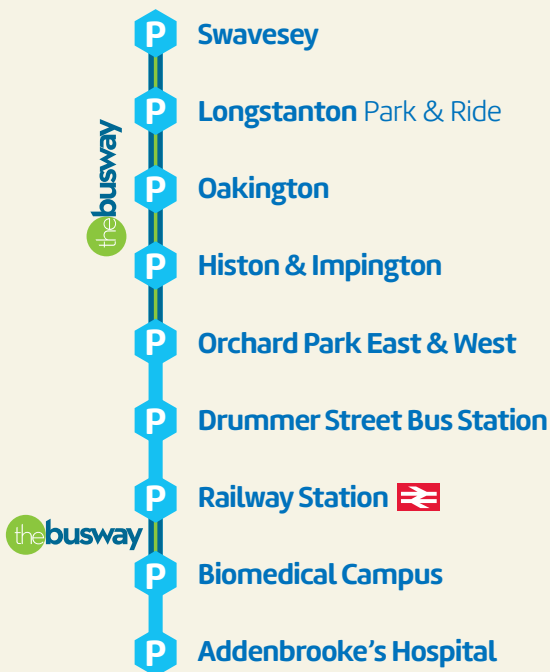

# Pedigree

Starts Monday 18 February 2019

*Monday to Friday  
morning and evening  
journeys between Swavesey,  
Cambridge City Centre,  
Railway Station and  
Addenbrooke's Hospital*

Brought to you by

**Addenbrooke's to Swavesey**  
Monday to Friday evening journeys

<b>Addenbrooke's Outpatients</b>	1725	1745	1805
<b>Railway Station</b>	1740	1800	1819
<b>Drummer St Bus Station</b>	1751	1810	1828
New Square	1752	1811	1829
Orchard Park West	1804	1823	1841
Histon & Impington	1808	1827	1845
Oakington	1811	1830	1848
Longstanton P&R	1814	1833	1851
<b>Swavesey Busway stop</b>	1818	1837	1855

Additional journeys on route **P** run between Drummer St Bus Station, Railway Station and Addenbrooke's.

See separate leaflet for details.

[www.whippet.uk.com](http://www.whippet.uk.com)

[info@whippet.uk.com](mailto:info@whippet.uk.com)